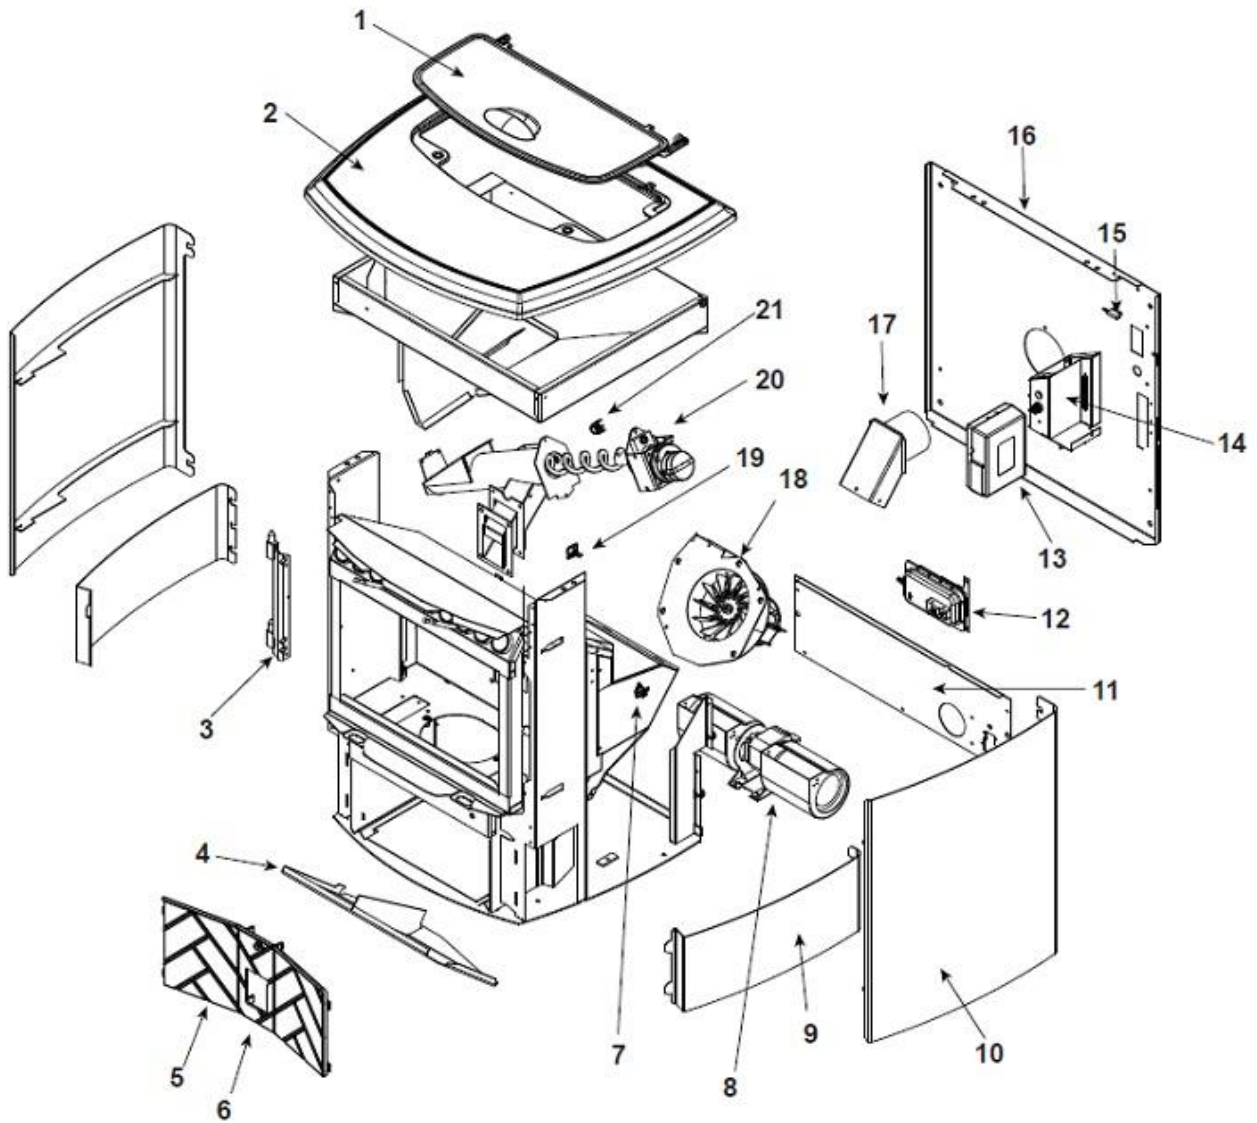

Quadra-Fire Santa Fe

ITEM	DESCRIPTION	COMMENTS	PART NUMBER
1	Hopper Lid		SRV7050-132
	Hopper Lid Stop (Prep Rod)		SRV7050-126
2	Top		SRV7050-101
3	Door Hinge Assembly		SRV7019-014
	Hinge, Door, Male		450-2810
4	Baffle Assembly		7001-034
5	Brick, Left / Right, Cast		414-0270
6	Brick, Center, Cast		414-0260
7	Snap Disc, 110-20, #1		SRV230-1220
8	Blower, Convection		812-4900
	Blower Magnet	Pkg of 10	7019-188/10
9	Pedestal Side Curtain		SRV7050-105
10	Side Curtain Assembly		SRV7050-005
11	Pedestal Back		SRV7050-134
12	Vacuum Switch		SRV7000-531
13	Control Board 3 Speed		SRV7000-704
14	Wire Harness / Junction Box		SRV7001-194
	Switch, 3-Position - Heat Output Rocker Switch		812-3500
15	Hopper Switch		7000-375
16	Back		SRV7050-102
17	Exhaust Transition Assembly		SRV7001-009
18	Blower, Exhaust		812-4400
	Gasket, Exhaust Blower (Between...)	Housing & Stove	240-0812
		Motor & Housing	812-4710
19	Snap Disc #2		SRV7000-268
<p>#20 Feed Assembly</p>			
20	Feed Assembly		812-4760
20.1	Screw 8-32 x 3/8	Pkg of 40	225-0500/40
20.2	Feed Motor		812-4421
20.3	Collar, Set, 7/8		229-0520
20.4	Bearing, Feed System, Nylon		SRV7000-598
20.5	Gasket, Feed Motor		240-0731
20.6	Feed Spring Assembly (Only)		SRV7001-046
20.7	Screw, 5/16-18 x 1/4	Pkg of 25	225-0550/25
21	Snap Disc, Manual Reset #3		SRV230-1290