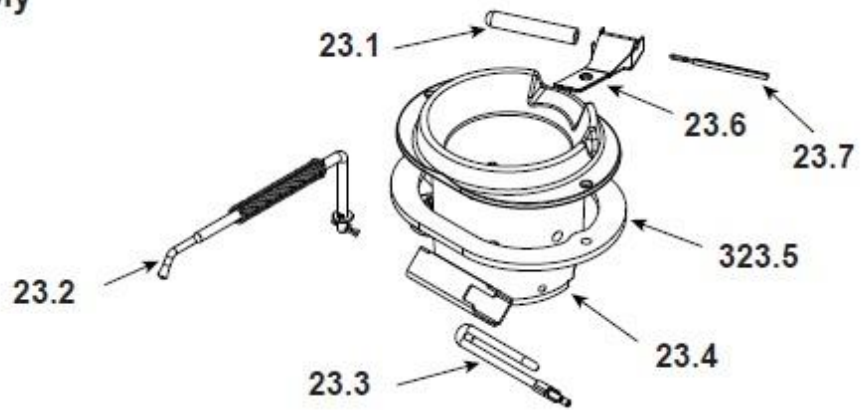

#23 Firepot Assembly

ITEM	DESCRIPTION	COMMENTS	PART NUMBER
23.1	Thermocouple Cover	Pkg of 10	812-4920
23.2	Pull Rod Assembly		7019-009
	Pull Rod Black Nickel		7019-172
	Spring, Firepot		200-2050
23.3	Heating Element Assembly 18" (Loop Igniter)	Pkg of 1	SRV7000-462
		Pkg of 10	SRV7000-462/10
23.4	Firepot Assembly		SRV414-5200
23.5	Gasket, Firepot		240-0930
23.6	Thermocouple Clamp		SRV7001-203
23.7	Thermocouple		812-4470
	Bracket for Snap Disc #3 only		7005-253
	Component Pack Assembly (w/Power Cord, Thermostat & Harness, Firepot Cleanout Tool, Touchup-Paint, Owners Manual, Warranty Card, "How-To-Operate" Dvd)		SRV7050-011
	Cleanout Tool		414-1140
	Dvd Original Energy Stove		7000-440
	Harness, Thermostat Wire	25 Ft	230-0810
	Deflector, Bottom Airwash		413-0680
	Feed Adjustment Plate		7001-182
	Hose, Vacuum, 5/32 Id - Field Cut to Size	3 Ft	SRV240-0450
	Magnet Round		SRV7000-140
	Plate, Ash Cleanout		7001-186
	Reset Button Assembly		SRV7000-040
	Scraper Repair Kit		SCRAPER-SF
	Wire Harness Hopper Switch		SRV7050-130
	Wire Harness for Snap Disk #2		7001-224