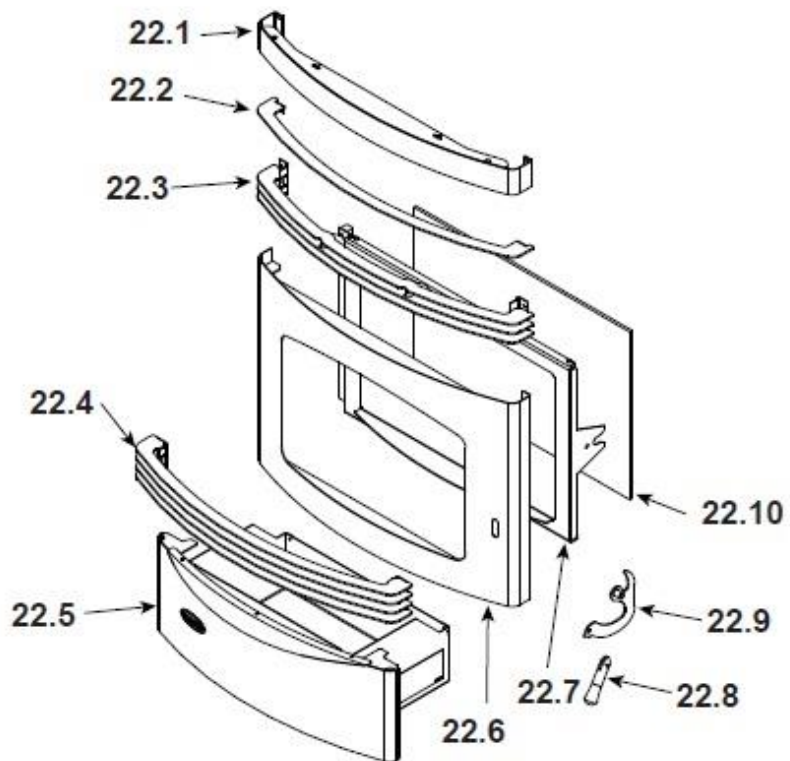

#22 Face Assembly

ITEM	DESCRIPTION	COMMENTS	PART NUMBER
22.1	Top Face Assembly		7019-047
22.2	Grill Bar (Scraper)	Black	7019-119
22.3	Upper Grill Assembly	Black, 3 Pc	7019-007
22.4	Lower Grill Assembly	Black, 4 Pc	7019-008
	Grill Bracket Cover		7019-199
22.5	Ash Drawer Assembly		SRV7050-002
	Logo, Quadra-Fire	Pkg of 10	7000-649/10
22.6	Face Assembly		SRV7019-045
22.7	Door Assembly		7019-013
22.8	Door Handle Black Nickel		7019-174
22.9	Door Latch Assembly		7019-015
22.10	Glass Assembly/w Gasket - 17-1/4 in. W x 11-5/8 in H		7001-038
	Door Handle Assembly		SRV7019-037
	Face Skin Assembly		SRV7019-046
	Gasket, Tadpole, 3/8 - Field Cut to Size	10 Ft	842-5130
	Hinge, Female		450-2910
	Pin 3/16 x 1/2		7000-229
	Retainer, Rope		7001-192
	Tape, 1/2" x 1/16 - Field Cut to Size	10 Ft	240-0290/10
	Tape, Door Corner - Field Cut to Size	1 Ft	SRV7027-227